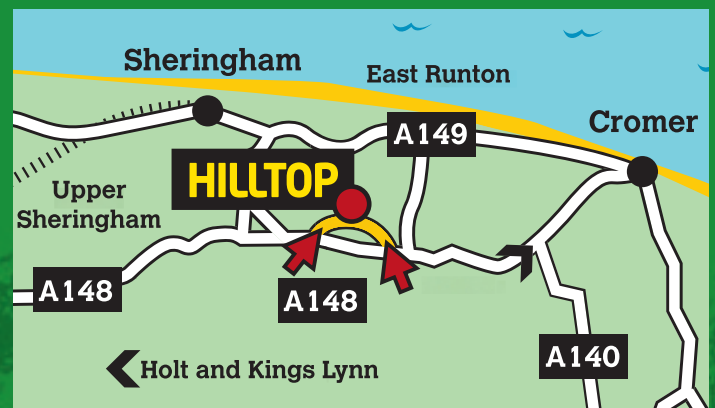

## How to find us

Hilltop is situated approximately 2 miles (3km) South of Sheringham amidst 'Old Wood' only accessible from the A148 main road between Cromer and Holt.